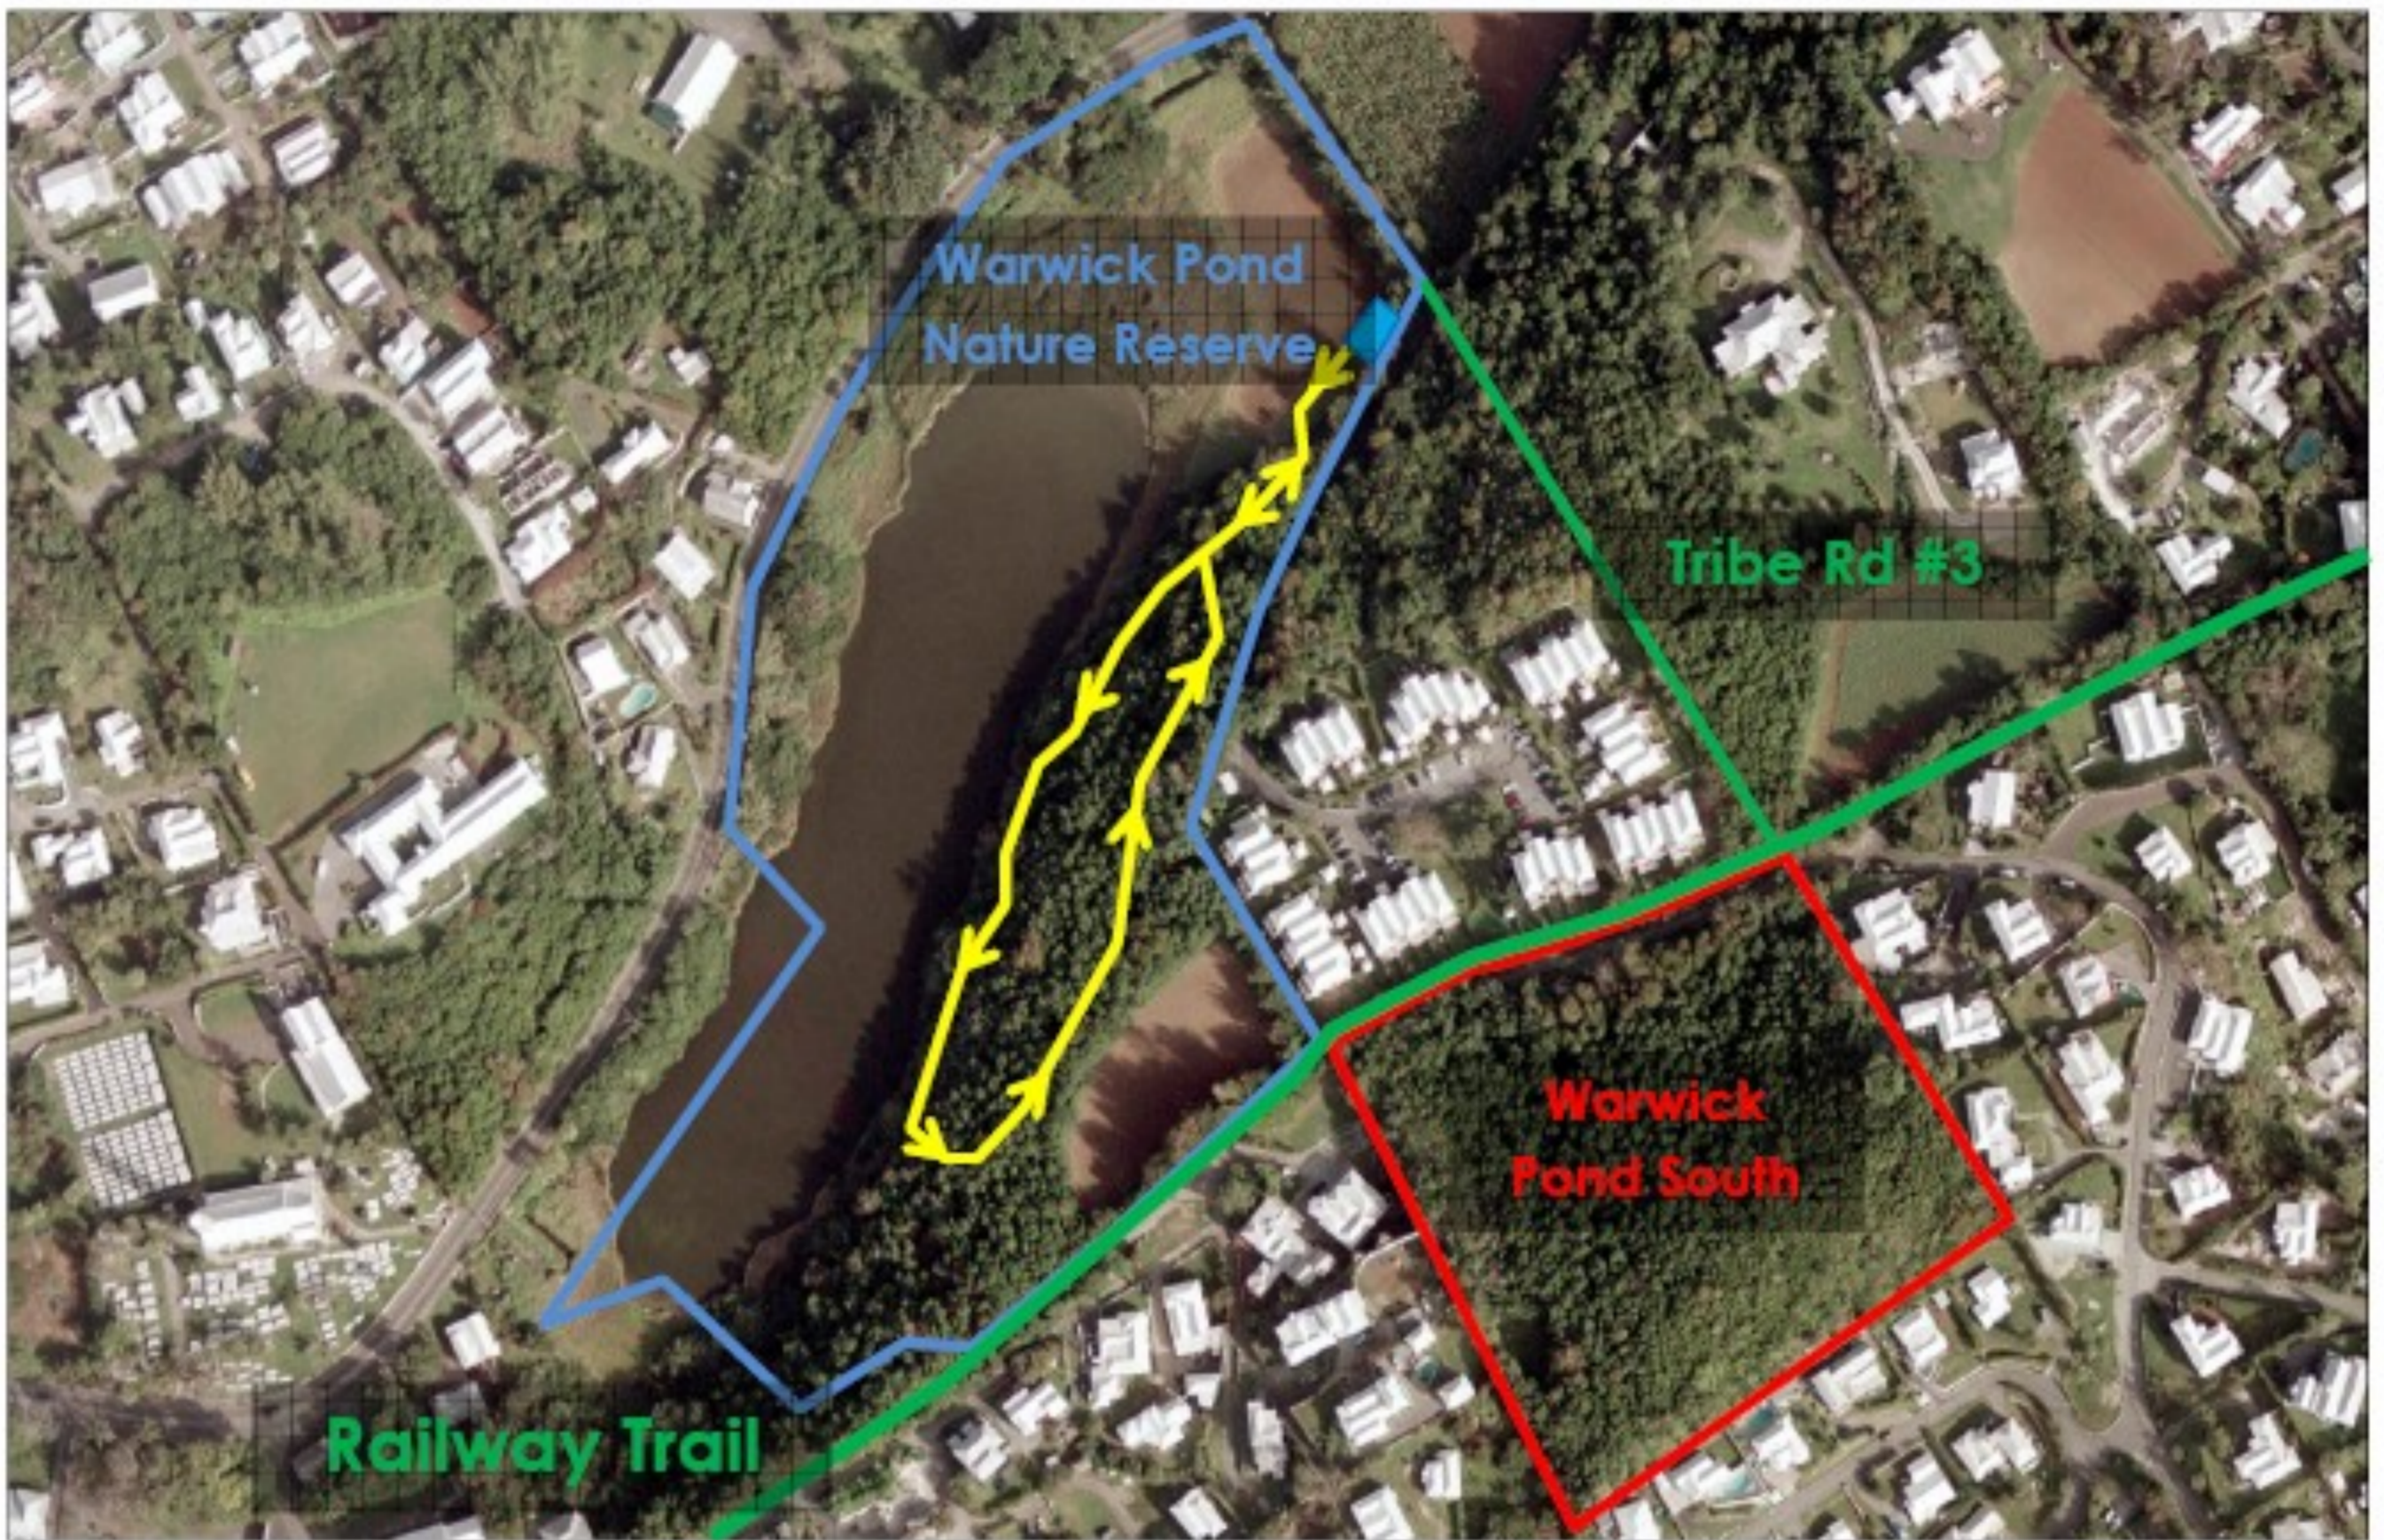

**END TO END CATLIN GRANT 2008  
PROPOSED TRAIL FOR POWELL PROPERTY IN WARWICK**

**Existing Plan (Aerial)**

Yellow line shows the extent of the existing nature trail.

**Proposed Plan (Aerial)**

Dashed yellow line shows the proposed circular nature trail.