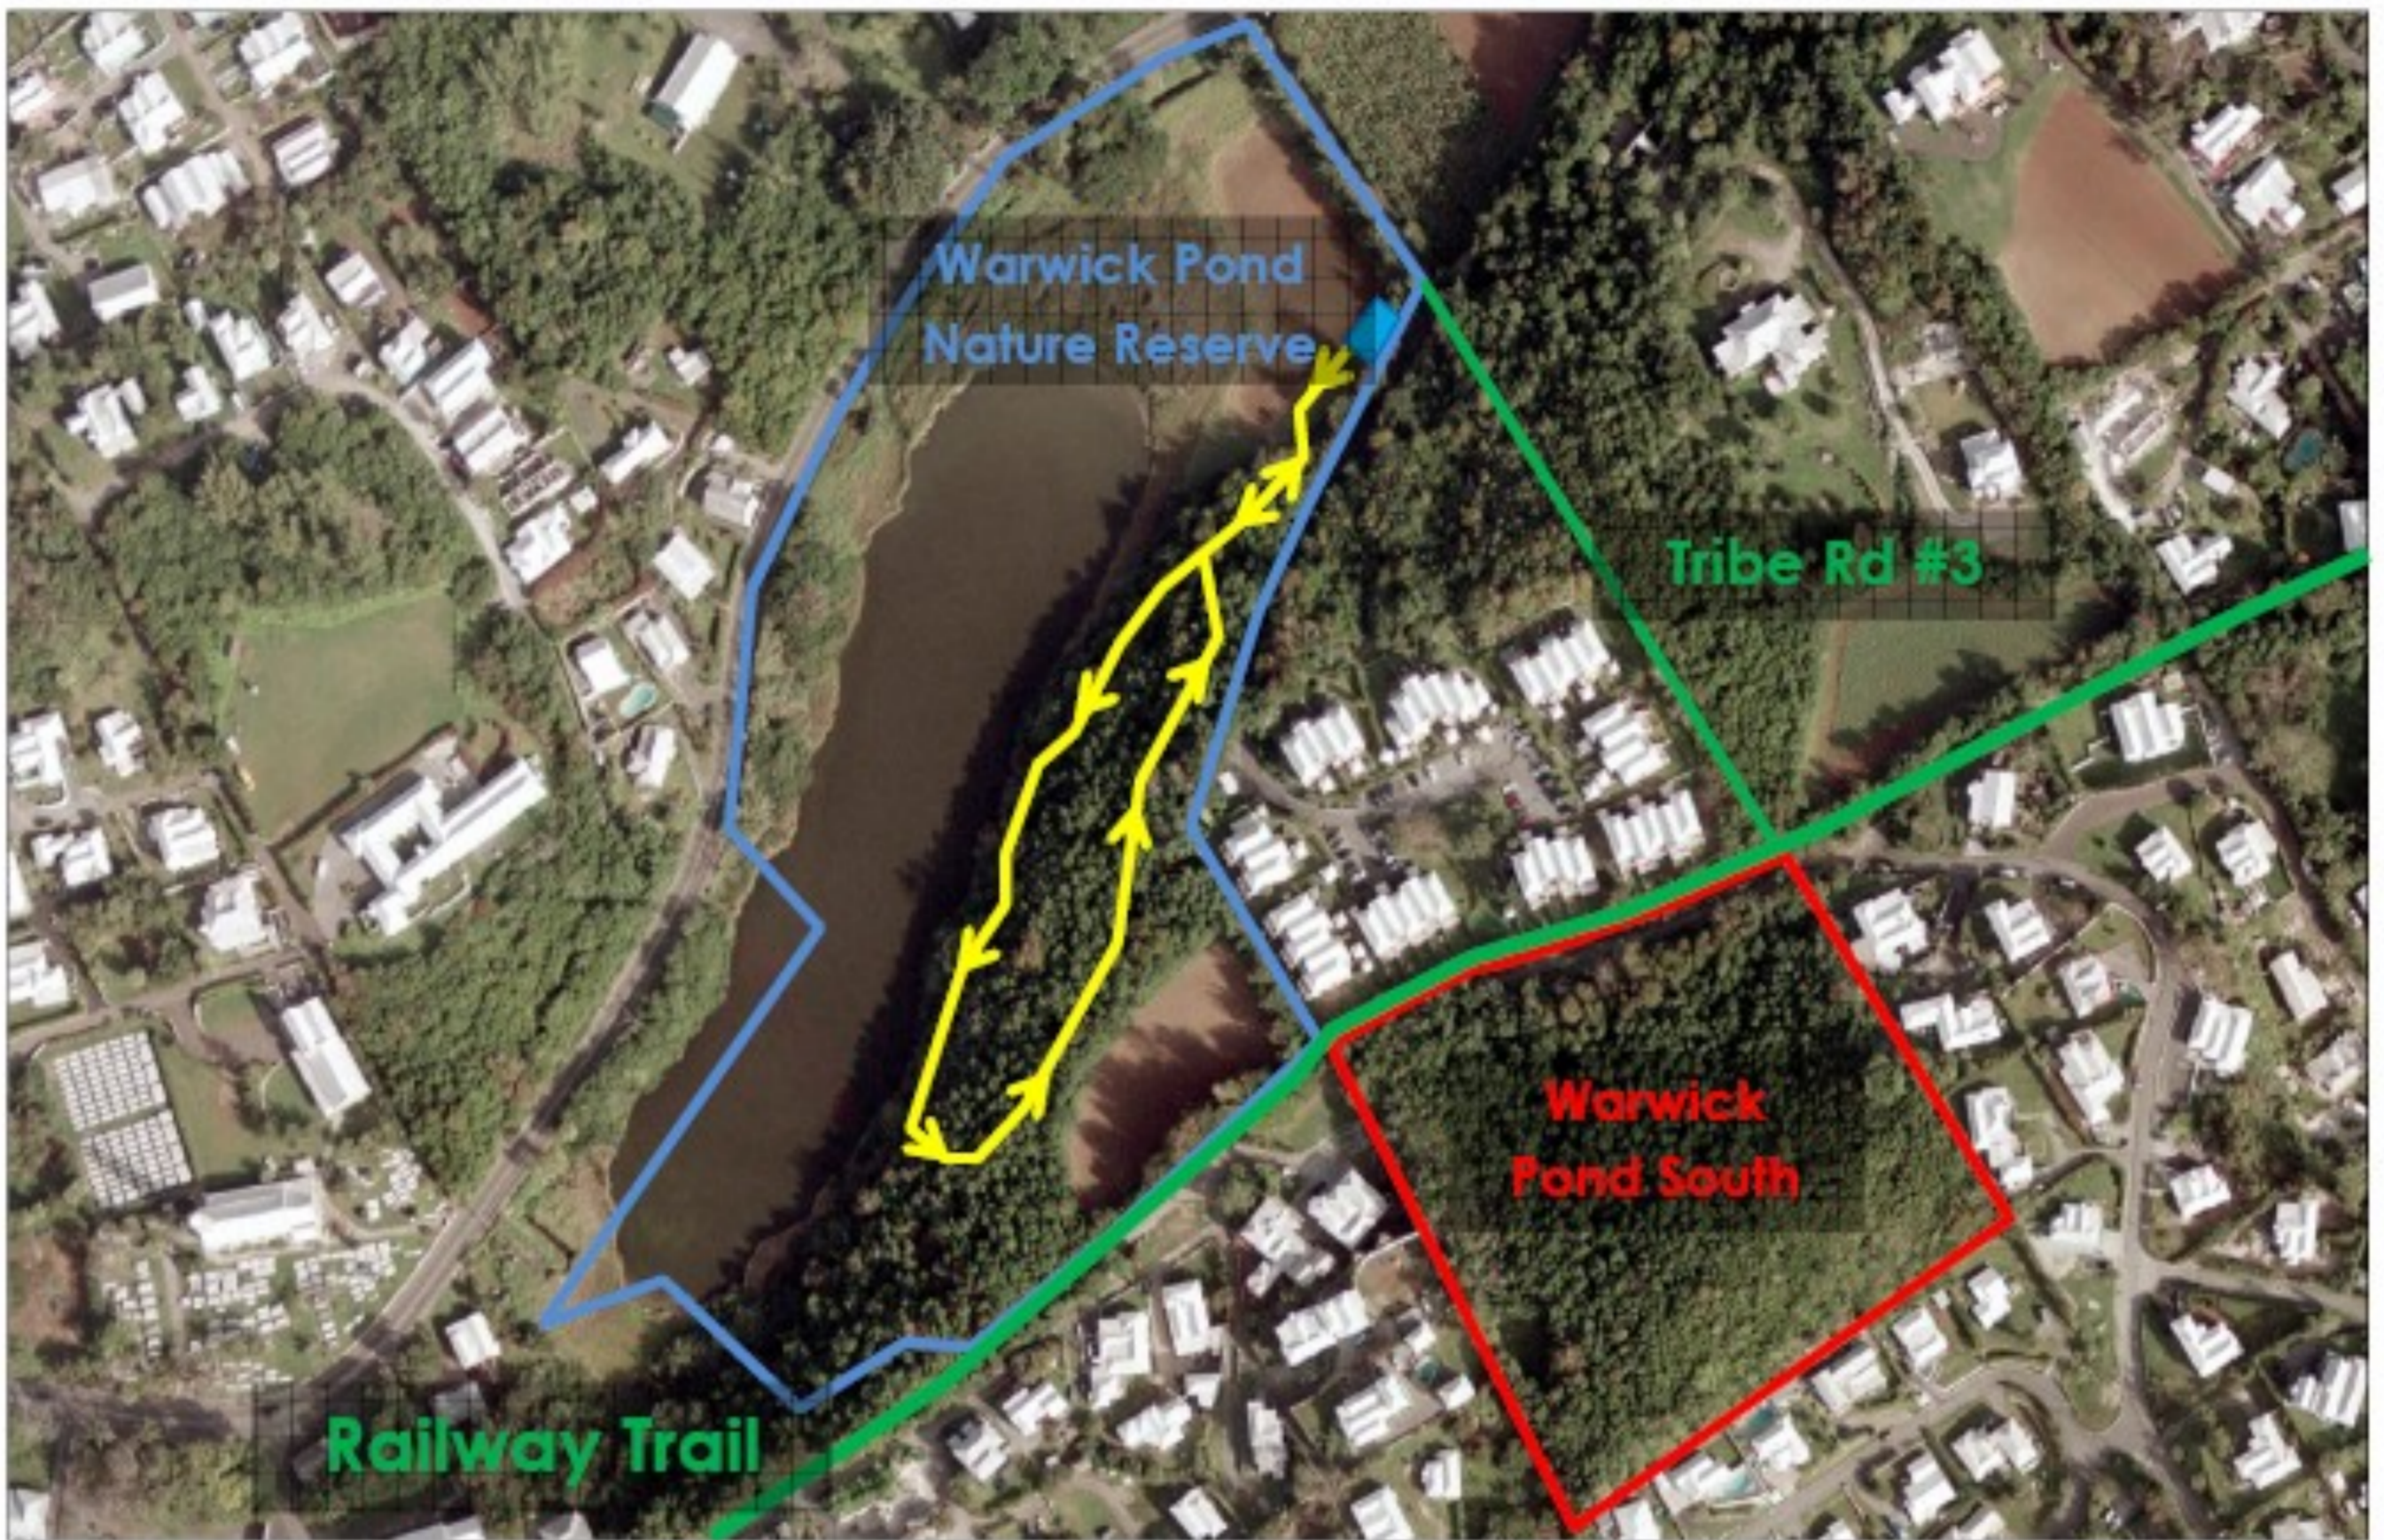

**CATLIN END TO END GRANT 2008  
PROPOSED TRAIL FOR POWELL PROPERTY IN WARWICK**

**Existing Plan (Aerial)**

Yellow line shows the extent of the existing nature trail.

**Proposed Plan (Aerial)**

Dashed yellow line shows the proposed circular nature trail.